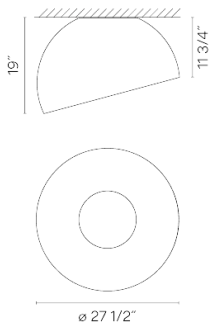

Sketch

Electrical characteristics

1 x LED PLATE 31W 900mA

Total 31.0 W

VIBIA

Light source: 2700K CRI >90 1705 lm 55 lm/W

Driver included: CC - Constant Current 900 mA 100-277V 50/60Hz

Electronic dimming: 0-10V