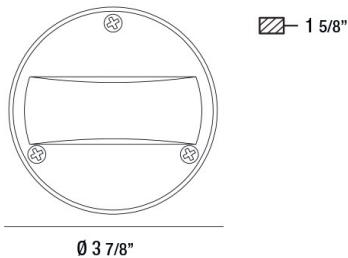

PROJECT INFORMATION

Job Name: Date: Type:

Comments: