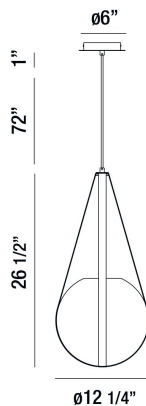

ROSEMOUNT, 12" ROUND PENDANT

Options Available

ITEM NO.	FINISH	SHADE
35990-017	CHROME	WHITE/TAN
35990-024	CHROME	CLEAR/TAN
35990-031	CHROME	SMOKE/TAN

PRODUCT DETAILS

No.	:	35990-024
Product Color	:	CHROME
Product Material	:	METAL
Shade / Accent Colour	:	CLEAR/TAN
Shade / Accent Material	:	GLASS/LEATHER
Diameter	:	12.25"
Height	:	26.5"
Overall Height	:	99.5"
Weight	:	5lbs

LIGHT SOURCE DETAILS

Number of Bulbs	:	1
Light Source	:	Incandescent
Light Source Type	:	A19
Input Voltage	:	120V
Bulb Voltage	:	120V
Socket Type	:	E26
Wattage	:	60W
Total Wattage	:	60W
Bulb Included	:	No
Dimmable	:	Yes

TECHNICAL DETAILS

Hanging Support Type	:	WIRE
Hanging Support Length	:	72"
Canopy / Backplate Height	:	1"
Canopy / Backplate Dia.	:	6"
Location	:	DRY
Approval	:	

PROJECT INFORMATION

 Job Name: Date: Type: