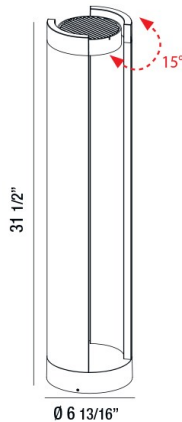

PROJECT INFORMATION

Job Name: Date: Type:

Comments: